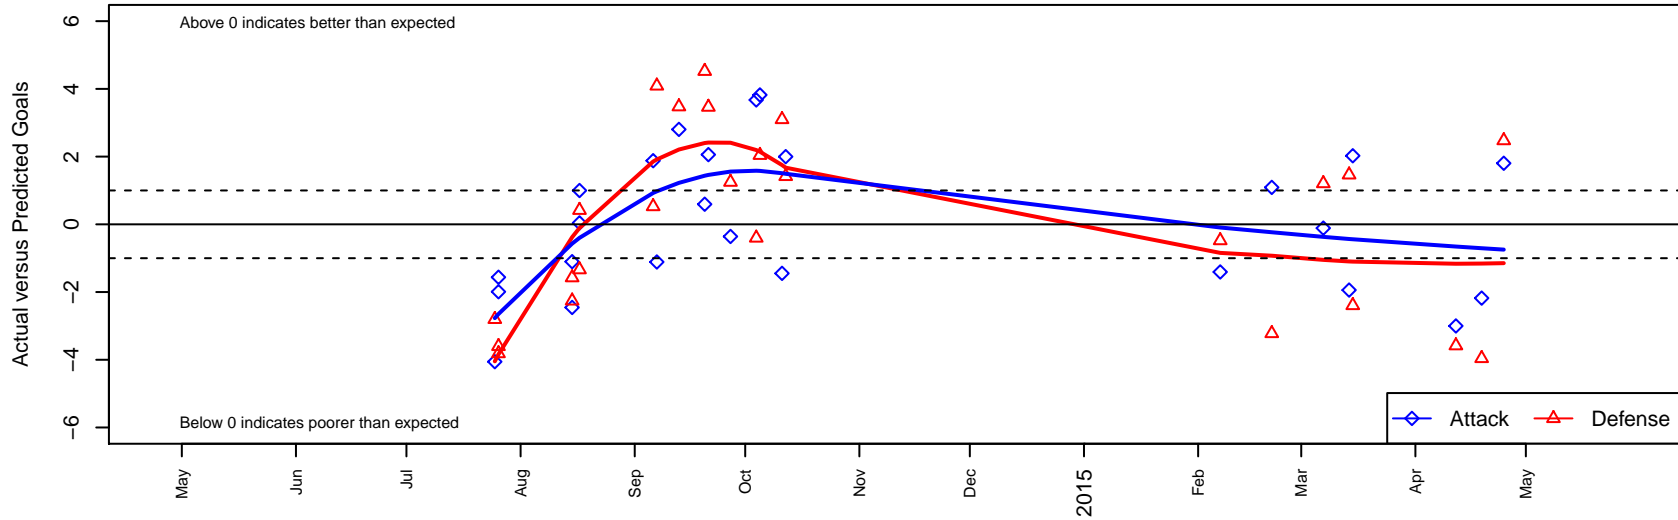

Aloha United Atletico Red B03

Aloha United; AUSC
 Beaverton, OR
 B03 total strength=127
 attack=0.17 defense=0.06
 fall league = PTT-B B03 Timbers Div 1
 spr league = Spr OYS B03 Div 2

alt names used:
 Aloha Atletico Red
 ALOHA UNITED ATLETICO RED (OR)
 AUSC – Atletico Red
 AUSC – Atletico Red

Venues played:
 2014 Oswego Nike Cup Silver/Bronze U11
 2014 Mt Hood Challenge U11
 2014 PTT-B B03 Timbers Div 1
 2014 Spr OYS B03 Division 2

Aloha United Atletico Red B03
 Dots are actual minus expected GF (blue circles) and GA (red triangles).
 Blue line is smoothed change in attack strength. Red is smoothed change in defense strength.

**attack and defense variance (black dot)
relative to other teams
and top 10 in region**

**attack and defense rating
relative to others at age
and all opponents in last 13 months**

Performance relative to 13 month average