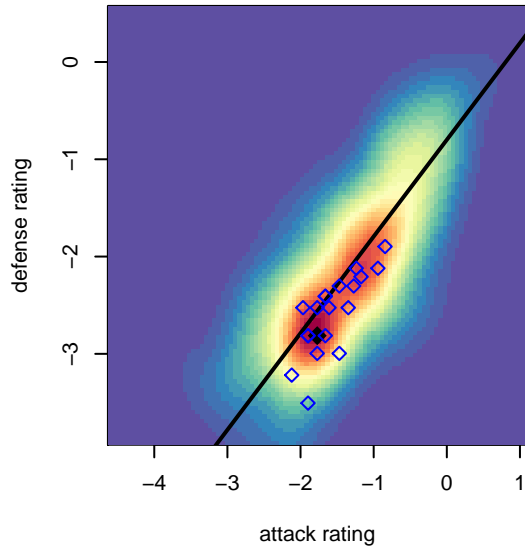

Aloha United Atletico Red B03

Aloha United; AUSC
 Beaverton, OR
 B03 total strength=127
 attack=0.17 defense=0.06
 fall league = PTT-B B03 Timbers Div 1
 spr league = Spr OYS B03 Div 2

alt names used:
 Aloha Atletico Red
 ALOHA UNITED ATLETICO RED (OR)
 AUSC – Atletico Red
 AUSC – Atletico Red

Venues played:
 2014 Oswego Nike Cup Silver/Bronze U11
 2014 Mt Hood Challenge U11
 2014 PTT-B B03 Timbers Div 1
 2014 Spr OYS B03 Division 2

Aloha United Atletico Red B03
 Dots are actual minus expected GF (blue circles) and GA (red triangles).
 Blue line is smoothed change in attack strength. Red is smoothed change in defense strength.

**attack and defense variance (black dot)
relative to other teams
and top 10 in region**

**attack and defense rating
relative to others at age
and all opponents in last 13 months**

Performance relative to 13 month average