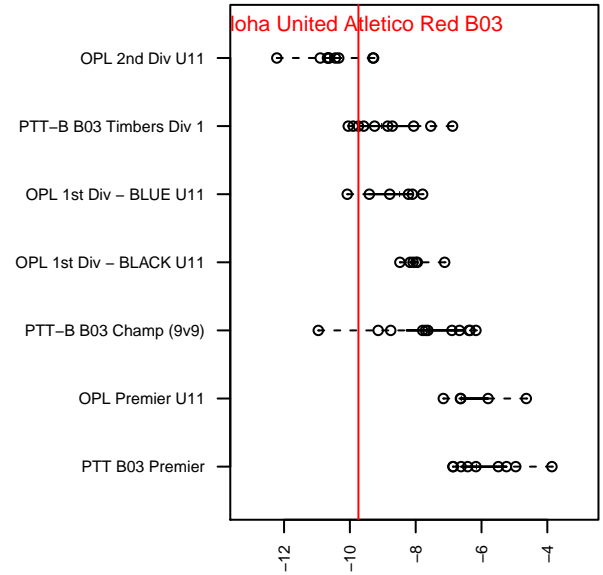

Aloha United Atletico Red B03

Aloha United; AUSC
 Beaverton, OR
 B03 total strength=127
 attack=0.17 defense=0.06
 fall league = PTT-B B03 Timbers Div 1
 spr league = Spr OYS B03 Div 2

alt names used:
 Aloha Atletico Red
 ALOHA UNITED ATLETICO RED (OR)
 AUSC – Atletico Red
 AUSC – Atletico Red

Venues played:
 2014 Oswego Nike Cup Silver/Bronze U11
 2014 Mt Hood Challenge U11
 2014 PTT-B B03 Timbers Div 1
 2014 Spr OYS B03 Division 2

Aloha United Atletico Red B03
 Dots are actual minus expected GF (blue circles) and GA (red triangles).
 Blue line is smoothed change in attack strength. Red is smoothed change in defense strength.

**attack and defense variance (black dot)
relative to other teams
and top 10 in region**

**attack and defense rating
relative to others at age
and all opponents in last 13 months**

Performance relative to 13 month average